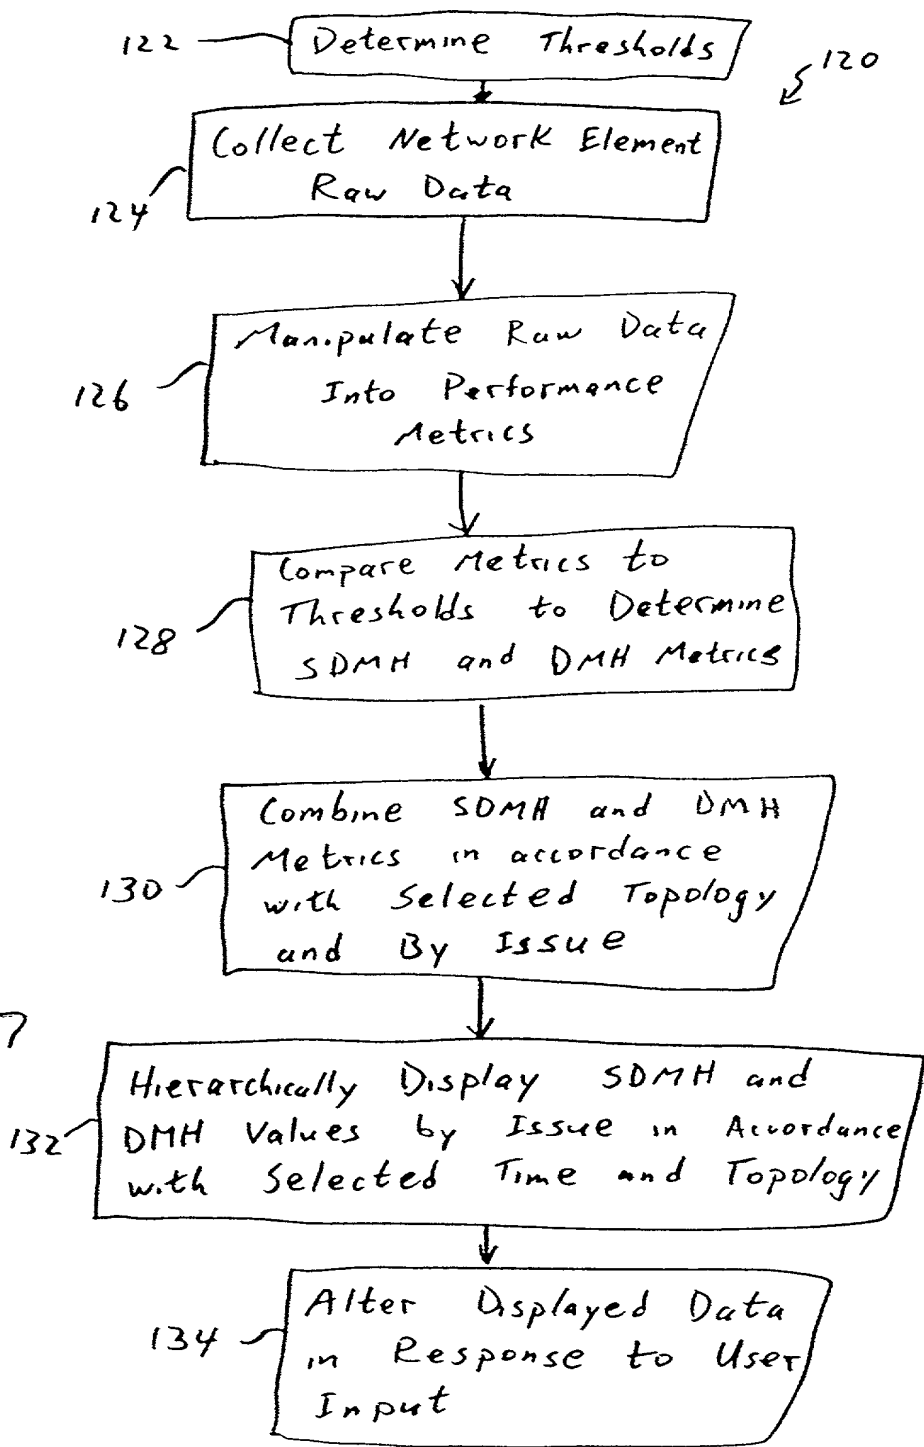

50 →

90

88

FIG. 4

50

92

Microsoft Internet Explorer - STARGUS

Application: Connectivity | Topology | Administration | Help

Current Selection: Connectivity
Location: All

Units: 1628
Time Period: Sep 07, 2001 14:00 to Sep 14, 2001 14:00

Total DOCSIS CMTSs: 10
Total DOCSIS Modems: 18847

Application Summary

Application: Connectivity

Up Errors: 68
Down Errors: 70
CM Resets: 73
Up Errors: 69
Down Errors: 71
CM Resets: 75

Key
 Direct Contributor
 Severely Degraded Modems
 Indirect Contributor
 Degraded Modems

System Table History

| System | SMNH | DAM | CMTS Resets | CM Resets | Down Errors | Up Errors |
|--------|------|-----|-------------|-----------|-------------|-----------|
| 01 | 0 | 0 | 0 | 0 | 0 | 0 |
| 02 | 0 | 0 | 0 | 0 | 0 | 0 |
| 03 | 0 | 0 | 0 | 0 | 0 | 0 |
| 04 | 0 | 0 | 0 | 0 | 0 | 0 |
| 05 | 0 | 0 | 0 | 0 | 0 | 0 |
| 06 | 0 | 0 | 0 | 0 | 0 | 0 |
| 07 | 0 | 0 | 0 | 0 | 0 | 0 |
| 08 | 0 | 0 | 0 | 0 | 0 | 0 |
| 09 | 0 | 0 | 0 | 0 | 0 | 0 |
| 10 | 0 | 0 | 0 | 0 | 0 | 0 |
| 11 | 0 | 0 | 0 | 0 | 0 | 0 |
| 12 | 0 | 0 | 0 | 0 | 0 | 0 |
| 13 | 0 | 0 | 0 | 0 | 0 | 0 |
| 14 | 0 | 0 | 0 | 0 | 0 | 0 |
| 15 | 0 | 0 | 0 | 0 | 0 | 0 |
| 16 | 0 | 0 | 0 | 0 | 0 | 0 |
| 17 | 0 | 0 | 0 | 0 | 0 | 0 |
| 18 | 0 | 0 | 0 | 0 | 0 | 0 |
| 19 | 0 | 0 | 0 | 0 | 0 | 0 |
| 20 | 0 | 0 | 0 | 0 | 0 | 0 |

88

FIG. 5

NOTED 20050606

FIG. 6

ACCEPTED 9505660

FIG. 7

20170909 09:56:56

FIG. 8